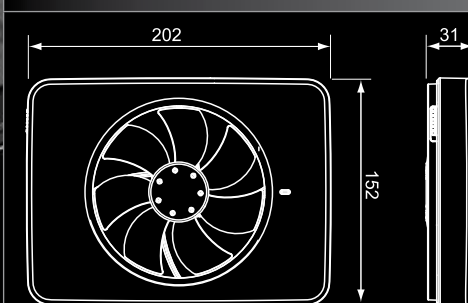

MÅTT

INTELLIVENT
FULLY AUTOMATIC
HUMIDITY CONTROL

INTELLIVENT
PATENT PENDING