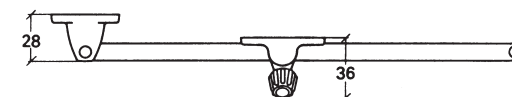

ASSA®
ASSA ABLOY

ASSA OEM AB
Box 121 99
402 42 Göteborg
Tel. 031-704 40 00
info.gbg@assaoem.se
www.assaoem.se