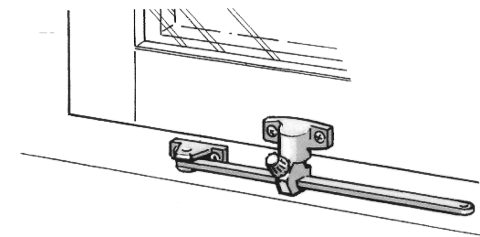

Casement stay 202 & 220

Sash width	Item no	Opening angel	Dim A mm	Dim B mm
next to 500	202	approx 80°	95	75
over 500	220	approx 80°	190	75