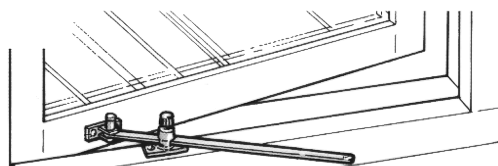

Casement stay 225 & 230

Sash width	Item no	Opening angel	Dim A mm	Dim B mm
next to 500	225	approx 80°	95	75
over 500	230	approx 80°	170	75