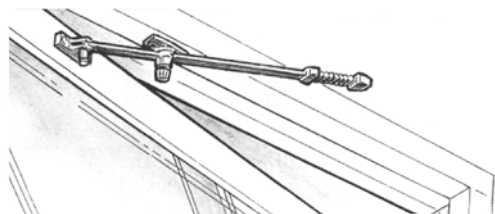

Fitting instructions

Door holder ASSA 520, for outward-opening door.

Casement stay ASSA 225 and 230, for outward-opening windows, sash width min 500 mm.

Casement stay ASSA 202 and 220, for inward-opening windows, sash width min 500 mm.

Door holder 520