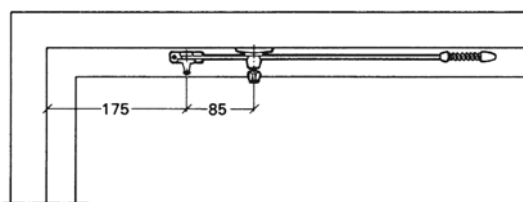

Fitting instructions

Door holder ASSA 520, for outward-opening door.

Casement stay ASSA 225 and 230, for outward-opening windows, sash width min 500 mm.

Casement stay ASSA 202 and 220, for inward-opening windows, sash width min 500 mm.

Door holder 520