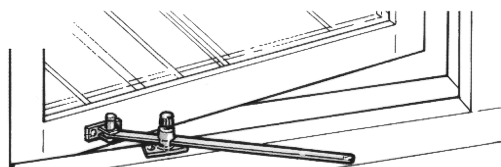

ASSA[®]
ASSA ABLOY

ASSA OEM AB
Box 121 99
402 42 Göteborg
Tel. 031-704 40 00
info.gbg@assaoem.se
www.assaoem.se

Fitting instructions

Door holder ASSA 520, for outward-opening door.

Casement stay ASSA 225 and 230, for outward-opening windows, sash width min 500 mm.

Casement stay ASSA 202 and 220, for inward-opening windows, sash width min 500 mm.

Door holder 520

Casement stay 225 & 230

Sash width	Item no	Opening angel	Dim A mm	Dim B mm
next to 500	225	approx 80°	95	75
over 500	230	approx 80°	170	75