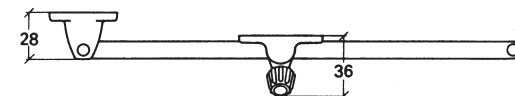

Casement stay ASSA 202 and 220, for inward-opening windows, sash width min 500 mm.

Door holder 520

Casement stay 225 & 230

Sash width	Item no	Opening angel	Dim A mm	Dim B mm
next to 500	225	approx 80°	95	75
over 500	230	approx 80°	170	75

Casement stay 202 & 220

Sash width	Item no	Opening angel	Dim A mm	Dim B mm
next to 500	202	approx 80°	95	75
over 500	220	approx 80°	190	75

ASSA[®]
ASSA ABLOY

ASSA OEM AB
Box 121 99
402 42 Göteborg
Tel. 031-704 40 00
info.gbg@assaoem.se
www.assaoem.se